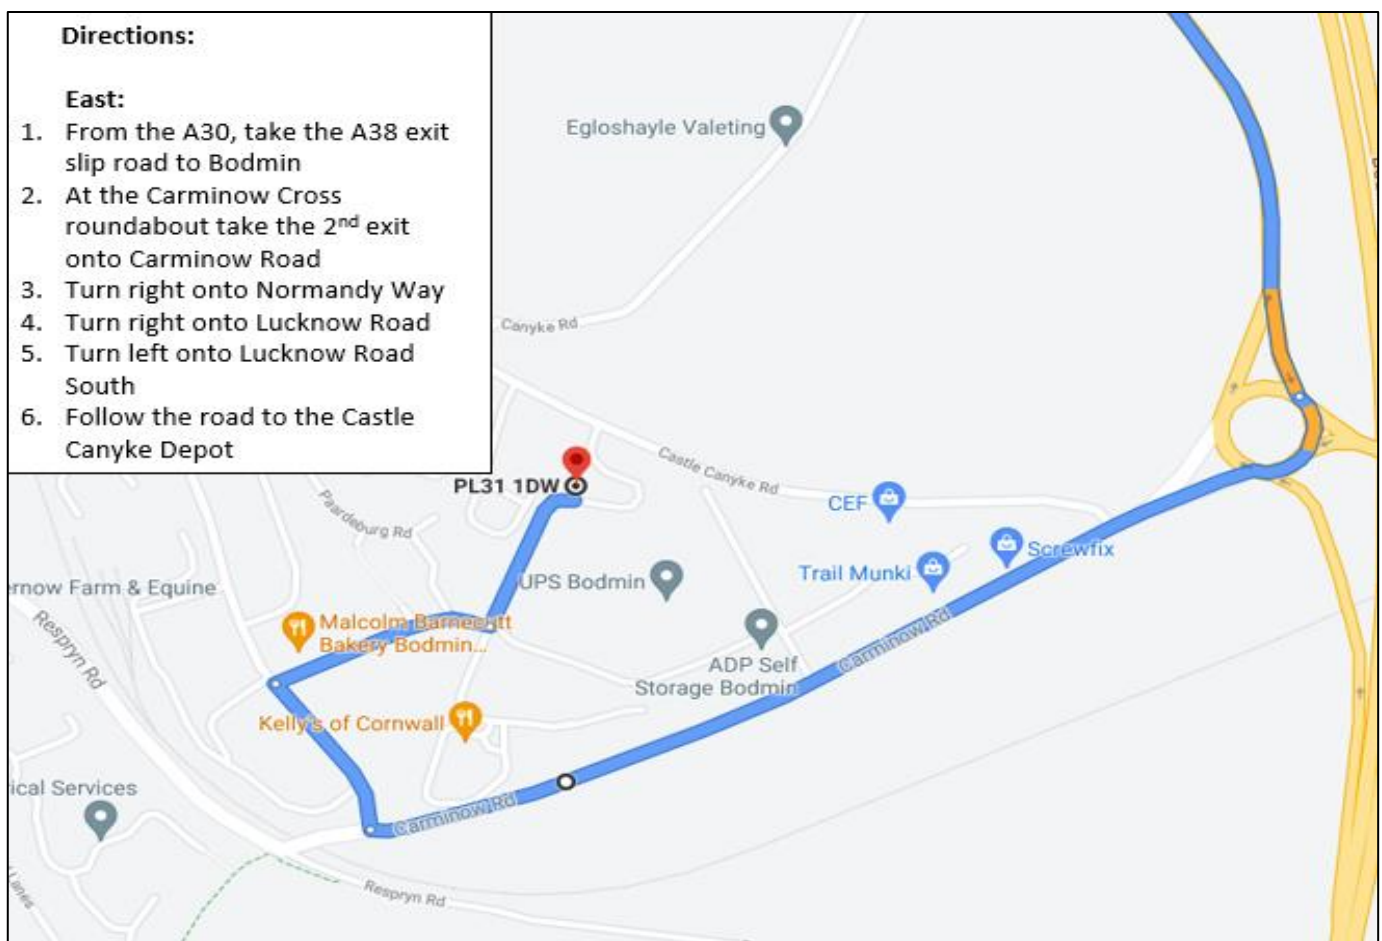

	South West Water Limited Exeter Laboratory
Laboratory Department:	Laboratory Customer Support
Document Name:	SWW Bodmin Depot Map
Issued By:	C.Ormiston
SharePoint Version / Date Issued:	V 1.0 17MAY21

South West Water Bodmin Depot Map

Address:

Homefield Park
Bodmin
PL31 1DW

Samples should be left at the collection point by **14:00** at the latest Monday – Friday, excluding bank holidays.

When you enter the depot, keep going down and to the right. The bottle store is on the right-hand side. Key access is required to the bottle store, the access code is: **1067**.

Important Health & Safety information

Please be aware that this is a working depot and, for health and safety reasons, please be aware of traffic on the site at all times. The site operates as a one-way system, the entrance into the site is via Lucknow Road South and, exits onto Castle Canyke Road.

Directions:

West

1. From the A30, use the left lane to take the A38 slip road to Bodmin
2. At the Carminnow Cross roundabout take the 1st exit
3. Exit onto Carminnow Road
4. Turn right onto Normandy Way
5. Turn right onto Lucknow Road
6. Turn left onto Lucknow Road South, and continue into the Castle Canyke Depot